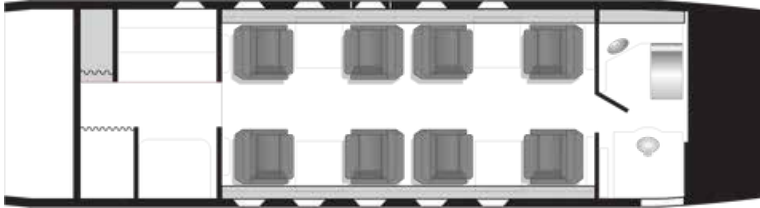

ALERION AVIATION

 | CHALLENGER 300

 | 8

DOMESTIC | 

Tail	N310VZ
Year	2012
Interior Remodel Year	2012
Exterior Remodel Year	2012
Baggage Space Ft ³	106
Range NM	3200
Air Speed KT	460
Base Airport	KPBI
Base State	FL
Cabin Height	6' 1"
Cabin Width	7' 2"
Cabin Length	28' 7"
Aircraft Type	Super Mid

INTERIOR AMENITIES

- ★ The Challenger 300 can travel up to 3,200 nautical miles, making it one of the longest-range private jets available
- ★ Large and roomy cabin offers passengers more than enough room for working or relaxing on non-stop coast-to-coast trips
- ★ GoGo Avance L5 WiFi Internet Service
- ★ Passengers have plenty of room to stretch their legs in the double club-four seating arrangement