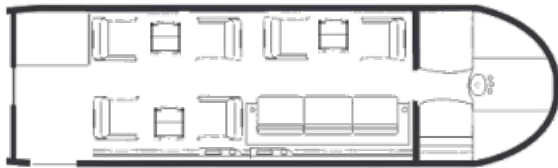

ALERION
AVIATION

CITATION SOVEREIGN

| 9

DOMESTIC

Tail	N595AB
Year	2006
Interior Remodel Year	2014
Exterior Remodel Year	2020
Baggage Space Ft ³	35
Range NM	3010
Air Speed KT	420
Base Airport	KSNA
Base State	CA
Cabin Height	5' 8"
Cabin Width	5' 6"
Cabin Length	25' 3"
Aircraft Type	Super Mid

INTERIOR AMENITIES

- ★ Powerful and reliable business jet, capable of carrying up to 9 passengers in comfort
- ★ Latest in avionics and autopilot technology, ensuring a safe and efficient flight
- ★ Equipped with a state-of-the-art cabin management system, providing users with a range of entertainment and connectivity options
- ★ An impressive range of up to 3,000 nautical miles, allowing users to fly to their destination quickly and conveniently