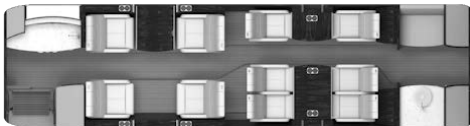

 | GULFSTREAM G280

 | 10

DOMESTIC | 

Tail	N280S
Year	2019
Interior Remodel Year	2019
Exterior Remodel Year	2019
Baggage Space Ft <sup>3</sup>	120
Range NM	3600
Air Speed KT	459
Base Airport	KPBI
Base State	FL
Cabin Height	6'1"
Cabin Width	6'11"
Cabin Length	25'10"
Aircraft Type	Super Mid

### INTERIOR AMENITIES

- ★ The luxurious cabin is spacious ensure your comfort and productivity during long-range travel.
- ★ The aircraft has a range of 3,600 nautical miles, which means you can travel non-stop from New York to London.
- ★ Equipped with powerful engines that can take you to higher altitudes, providing a smooth and comfortable ride above the clouds.
- ★ The aircraft has a short-field performance that allows you to land at smaller airports closer to your final destination.