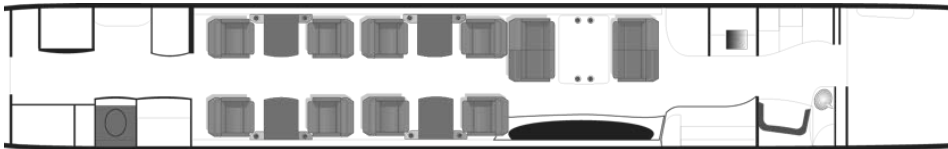

# ALERION AVIATION

 | GULFSTREAM IVSP

 | 12

DOMESTIC | 

Tail	N624GJ
Year	1995
Interior Remodel Year	2011
Exterior Remodel Year	2011
Baggage Space Ft <sup>3</sup>	169
Range NM	4353
Air Speed KT	464
Base Airport	KILG
Base State	DE
Cabin Height	6'2"
Cabin Width	7'3"
Cabin Length	45'1"
Aircraft Type	Heavy

## INTERIOR AMENITIES

- ★ Equipped with a Magnastar Phone system
- ★ Airshow 400 High Definition Monitors
- ★ With 13 executive seats it has a range of 4353 NM
- ★ Full service galley and a dedicated flight attendant