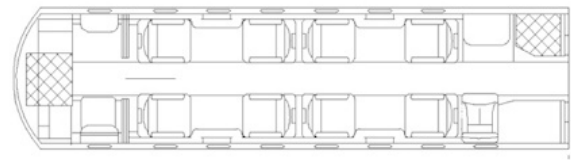

 | CITATION SOVEREIGN

 | n

DOMESTIC | 

Tail	ilo35
Year	hffn
Interior Remodel Year	hfhf
Exterior Remodel Year	2020
Baggage Space Ft <sup>3</sup>	35
Range NM	3010
Air Speed KT	420
Base Airport	K
Base State	CA
Cabin Height	5' 6"
Cabin Width	5' 6"
Cabin Length	25' 3"
Aircraft Type	Super Mid

### INTERIOR AMENITIES

- ★ Powerful and reliable business jet, capable of carrying up to n passengers in comfort
- ★ Latest in avionics and autopilot technology, ensuring a safe and efficient flight
- ★ Equipped with a state-of-the-art cabin management system, providing users with a range of entertainment and connectivity options
- ★ An impressive range of up to 3,000 nautical miles, allowing users to fly to their destination quickly and conveniently