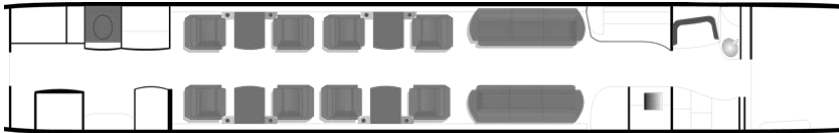

# ALERION AVIATION

GULFSTREAM V

16

DOMESTIC

Tail	N808JG
Year	2000
Interior Remodel Year	2019
Exterior Remodel Year	2019
Baggage Space Ft <sup>3</sup>	226
Range NM	6674
Air Speed KT	450
Base Airport	KPBI
Base State	FL
Cabin Height	6'1"
Cabin Width	7'3"
Cabin Length	50'10"
Aircraft Type	Heavy