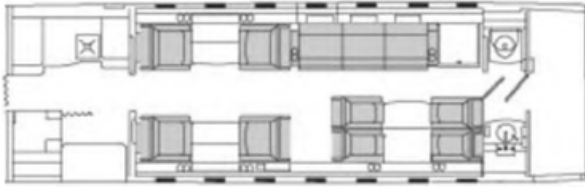

 | GULFSTREAM G200

 | 10

DOMESTIC | 

Tail	N54CM
Year	2001
Interior Remodel Year	2019
Exterior Remodel Year	2019
Baggage Space Ft ³	125
Range NM	3000
Air Speed KT	470
Base Airport	PBI
Base State	FL
Cabin Height	6' 3"
Cabin Width	7' 2"
Cabin Length	24' 4"
Aircraft Type	Super Mid

INTERIOR AMENITIES

- ★ Indulge in the ultimate luxury of complimentary high-speed domestic Wi-Fi with Gogo L5 on board
- ★ Offers a spacious luxurious cabin with comfortable seating for up to 10 passengers
- ★ Experience the height of luxury with in-flight entertainment and savor gourmet delights prepared in the fully-equipped state-of-the-art galley
- ★ Embark on non-stop lavish journeys to the world's most exclusive destinations with a range of up to 3000 nautical miles