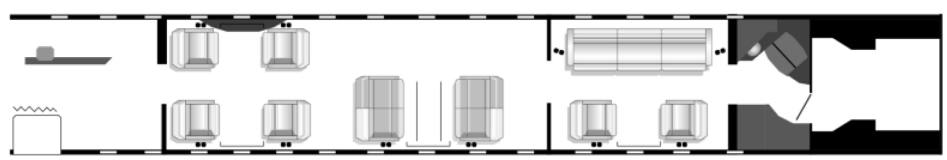

 | EMBRAER LEGACY 600 |
  | 13 |
 DOMESTIC |
 

Tail	N728PH
Year	2007
Interior Remodel Year	2022
Exterior Remodel Year	2007
Baggage Space Ft ³	240
Range NM	3468
Air Speed KT	436
Base Airport	KFRG
Base State	NY
Cabin Height	6'0"
Cabin Width	6'11"
Cabin Length	49'10"
Aircraft Type	Heavy