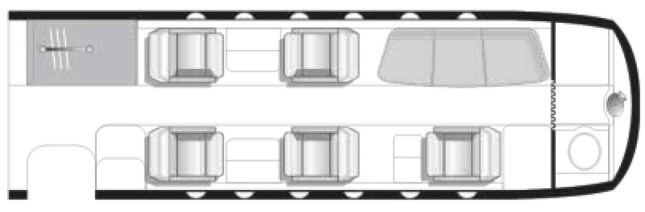

 | HAWKER 900XP

 | 8

DOMESTIC | 

Tail	N900XP
Year	2008
Interior Remodel Year	2019
Exterior Remodel Year	2020
Baggage Space Ft <sup>3</sup>	48
Range NM	2545
Air Speed KT	451
Base Airport	KPBI
Base State	FL
Cabin Height	5'7"
Cabin Width	6'0"
Cabin Length	21'3"
Aircraft Type	Midsize

### INTERIOR AMENITIES

- ★ With 8 executive seats it has a range of 2545 NM
- ★ A Cruise speed of 451 knots and ceiling of 41000 ft
- ★ Free Unlimited Domestic Wifi SatCom and AirCell phone
- ★ Equipped with an Airshow 410 system