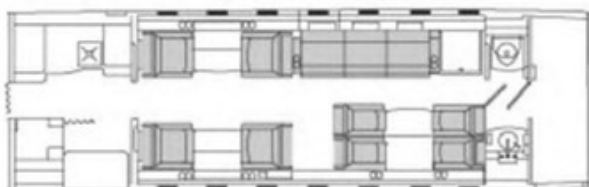

GULFSTREAM G200

| 9

DOMESTIC

Tail Year Interior	N902MM
Remodel Year	2003
Exterior Remodel	2024
Year Baggage Space	2024
Ft ³ Range NM Air	125
Speed KT Base	3000
Airport Base State	470
Cabin Height Cabin	PBI FL
Width Cabin Length	6' 3"
Aircraft Type	7' 2"
	24' 4"
	Super Mid

INTERIOR AMENITIES

- ★ Indulge in the ultimate luxury of complimentary high-speed domestic Wi-Fi with Gogo L5 on board
- ★ Offers a spacious luxurious cabin with comfortable seating for up to 8 passengers
- ★ Experience the height of luxury with in-flight entertainment and savor gourmet delights prepared in the fully-equipped state-of-the-art galley
- ★ Embark on non-stop lavish journeys to the world's most exclusive destinations with a range of up to 3000 nautical miles