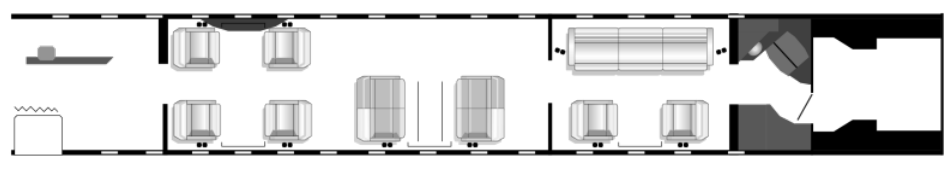

 | EMBRAER LEGACY 600 |
  | 13 |
 DOMESTIC |
 

Tail	N728PH
Year	2007
Interior Remodel Year	2022
Exterior Remodel Year	2007
Baggage Space Ft ³	240
Range NM	3468
Air Speed KT	436
Base Airport	KFRG
Base State	NY
Cabin Height	6'0"
Cabin Width	6'11"
Cabin Length	49'10"
Aircraft Type	Heavy